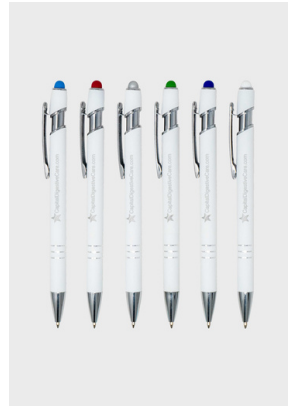

TEXTARI CLOUD STYLUS - FULL COLOR

EXECUTIVE METAL PEN WITH RUBBERIZED SOFT TOUCH FINISH FOR ADDED COMFORT
ENGRAVED SILVER IMPRINT OR FULL COLOR IMPRINT AND DETAILS CONTRAST WITH MATTE WHITE FINISH. COLORFUL STYLUS DESIGNED FOR INCREASED CONNECTIVITY
BLACK ANTI-FRAUD INK