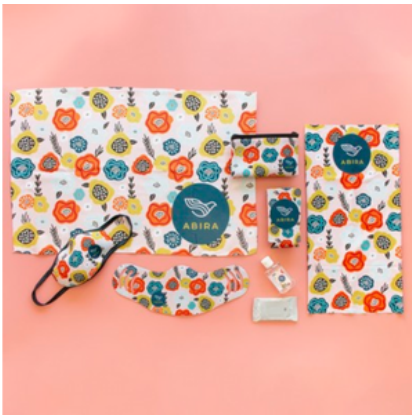

LAMINATED IRIDESCENT FASHION TOTE

HANDY MINI-SIZED TOTE BAG IS PERFECT FOR A NIGHT OUT OR GIFT-GIVING. THE LAMINATION MAKES IT WATER RESISTANT AND WIPES CLEAN WITH A DAMP CLOTH.

LINEN & CORK TOTE

THE BIG 18" OPENING MAKES IT EASY TO PACK AND UNPACK. IT OFFERS A LARGE, MEMORABLE AREA TO DISPLAY YOUR BRAND

BEST EVER MAGNET COOLIE

NEED AN EXTRA HAND? THE BEST EVER MAGNET COOLIE STICKS TO ANY METAL SURFACE! AVAILABLE IN 12, 16 AND 24 OZ.

EVENT KIT

IMPRESS GUESTS W/THE PERFECT EVENT KIT. THIS KIT HAS ALL YOU NEED TO KEEP YOUR GUEST COMFORTABLE.